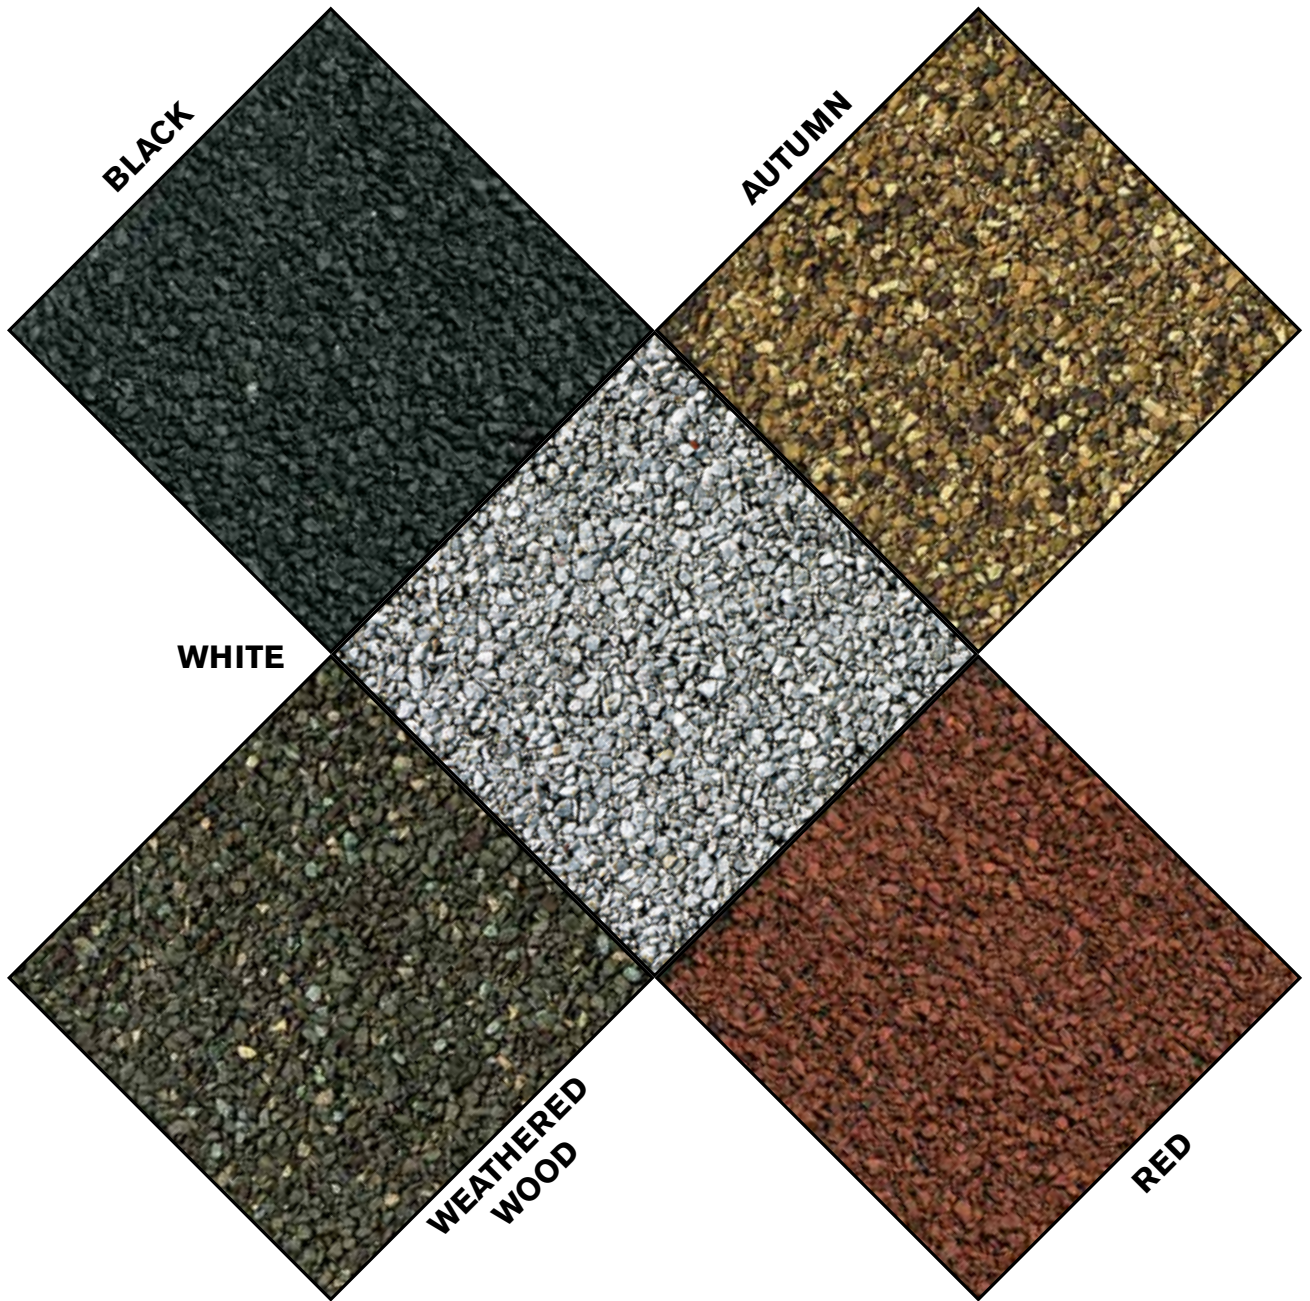

DERBICOLOR®

Granule surfaced APP modified bitumen roof membrane

* DERBICOLOR is also available with slate surfacing in its natural color.

* This document cancels and replaces any other document published previously.
All values shown are nominal and subject to normal manufacturing tolerances.